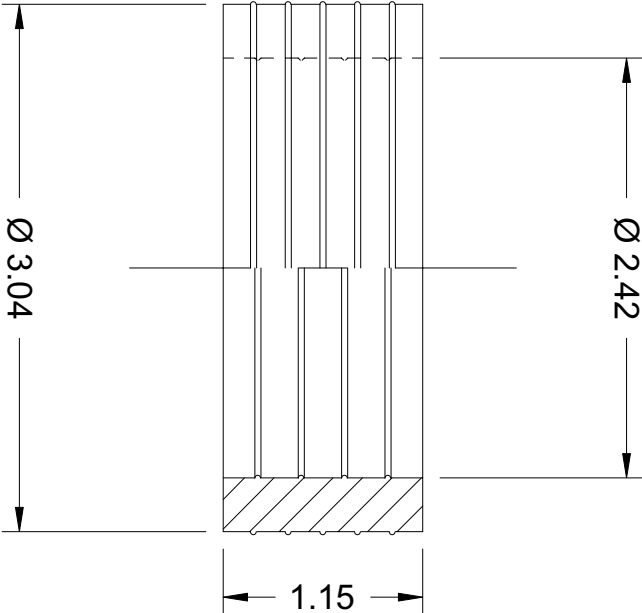

NOTE: CONNECTS 2" DWV PLASTIC, STEEL OR EXTRA HEAVY
 CAST IRON PIPE TO SHOWER DRAIN BODIES

FITS THE FOLLOWING:
 OWENS CORNING ONE-PIECE MOLDED SHOWER BASE
 MUSTEE ONE-PIECE MOLDED SHOWER BASE

 A GPK PRODUCTS Company	MATERIAL LIST			FOR REFERENCE ONLY DIMENSIONS SUBJECT TO CHANGE	
	QTY	ITEM	P/N	TITLE	
				SHOWER DRAIN CONNECTOR 2" DWV TO DRAIN BODY	
1-800-428-5309	FARGO, ND	DATE 09-21-09	SCALE NONE	PART NO.	SDC-210